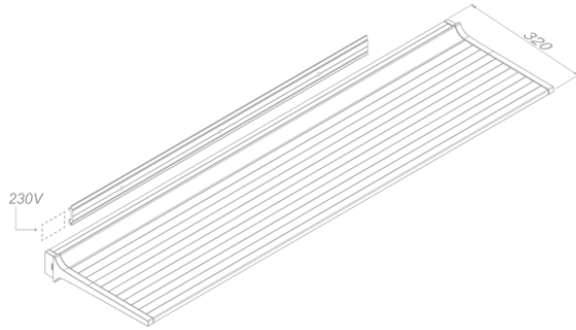

Lighting
Novy Shelf Pro 245
Mineral Black

EAN 5414425253876

Functions & features

- Control method Gesture Control Pro

Dimensions

- Product dimensions (WxDxH) (mm) 2437 x 320 x 65
- Min mounting height above worktop (mm) 450

Lighting

- Functional lighting type LED
- Functional light dimmable ▪
- Gross luminous flux functional lighting (Lm) 8464
- Color functional light (K) 2700-4000
- Color Rendering Index (CRI) ≥95
- Ambient lighting type LED
- Ambient light dimmable ▪
- Gross luminous flux ambient lighting (Lm) 2592
- Color ambient light (K) RGBW

Technical specifications

- Maximum power (W) 104
- Voltage appliance (V) 100-240
- Frequency (Hz) 50-60
- Power consumption in stand-by-mode (Ps) (W) 0
- Net weight (kg) 13
- Safetyclass II

Shelf 937 ~ 3037
Shelf Pro 1537 ~ 3037